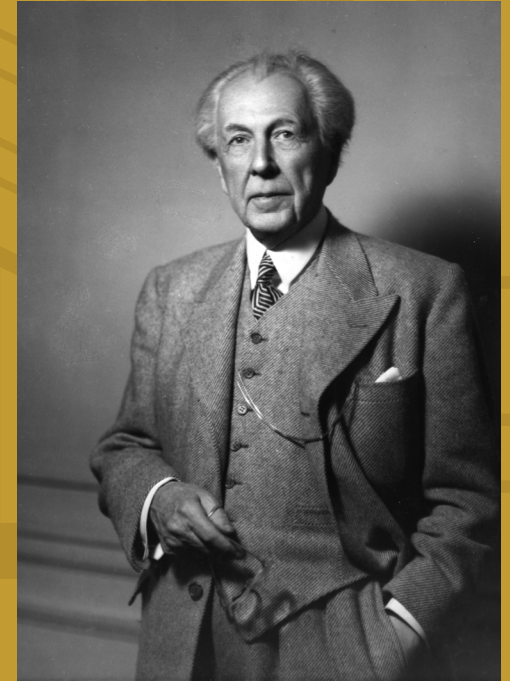

2021 – 2022 FRANK LLOYD WRIGHT NATIONAL RECIPROCAL SITES MEMBERSHIP PROGRAM

Photo Credit: Carlyle Studios, 28 W. 57th Street, New York.
Collection of Frank Lloyd Wright Trust, Chicago.

THE FRANK LLOYD WRIGHT NATIONAL RECIPROCAL SITES PROGRAM IS AN ALLIANCE OF FRANK LLOYD WRIGHT ORGANIZATIONS THAT OFFER RECIPROCAL BENEFITS TO PARTICIPATING MEMBERS.